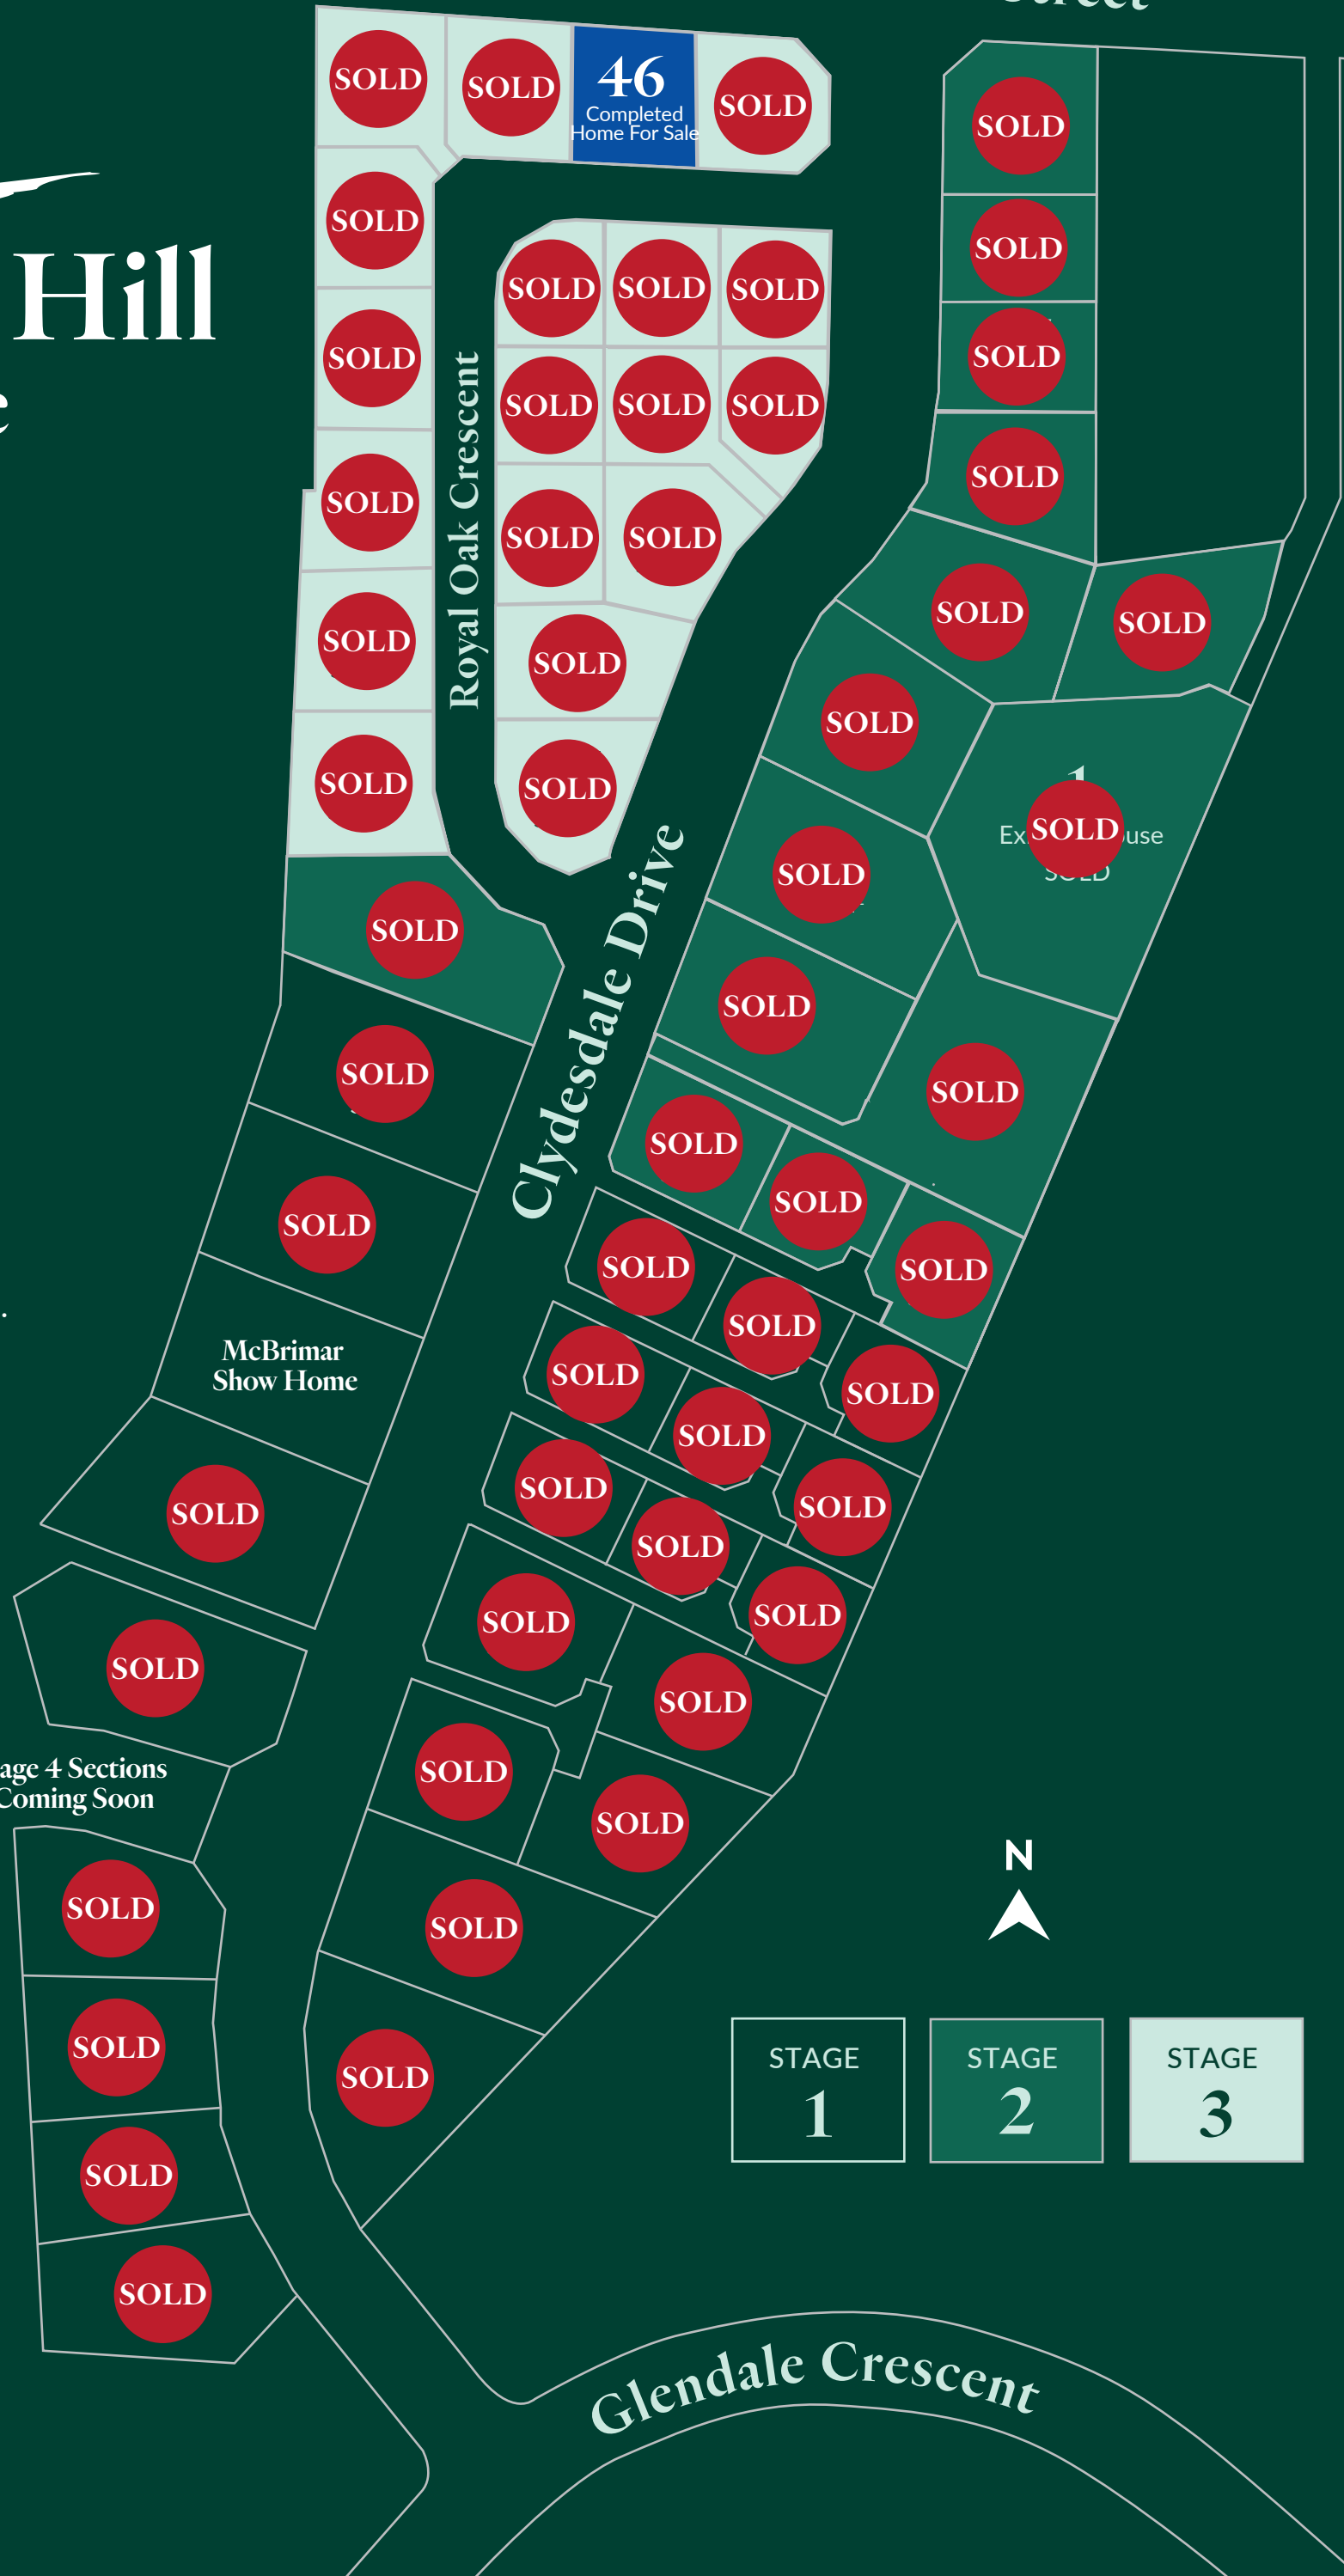

Wansbeck Street

Holmes Hill Estate

With great views of the Kakanui Ranges and the South Hill shops within walking distance, the appeal of these sections is clear. A property at Holmes Hill Estate offers more than just a new home, it offers a lifestyle.

The fully serviced lots range from smaller and low maintenance to generous, family-worthy sections. At Holmes Hill Estate we have something to suit everyone.

Buy in confidence from the same local team who developed the popular Waiareka Park subdivision.

STAGE 1	STAGE 2	STAGE 3
------------	------------	------------